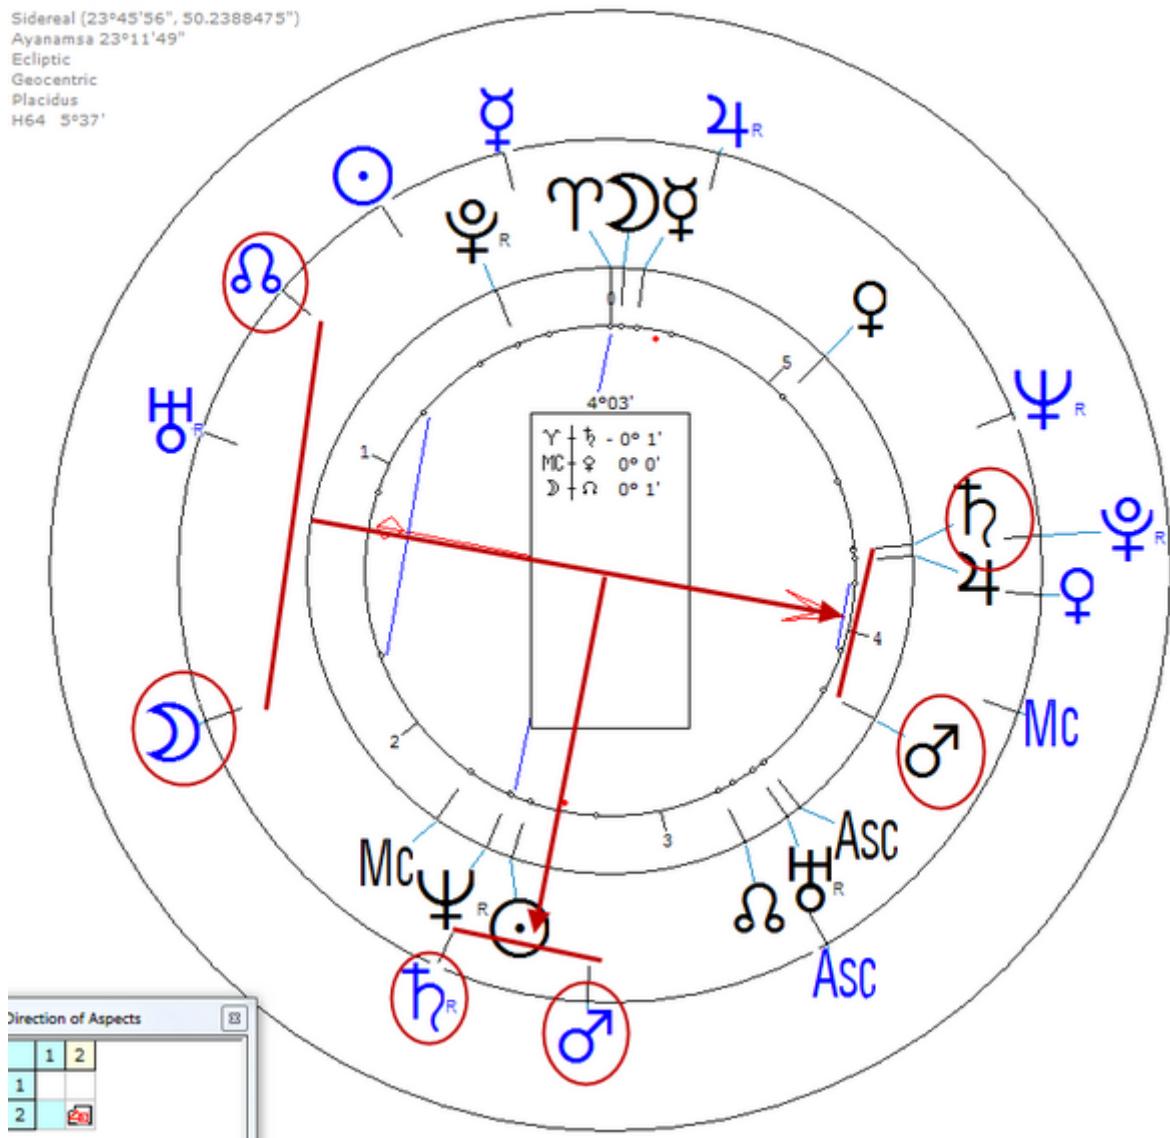

X, Mrs. Muriel

24 February 1959 at 11:50 (= 11:50 AM)Brussels, Belgium, 50n50, 4e20
Belgian suicide.

<https://www.astro.com/astro-databank/X,_Mrs._Muriel>

Death by Suicide 13 May 1981 at 01:30 AM in Brussels, Belgium
(Suicide/fire/self-immolation)

Transit (Harmonic 64)

$$\text{D}_t/\text{R}_t = \text{S}_t/\text{H}_t = \text{S}_n/\text{H}_n$$

X, Mrs. Muriel
24 February 1959 Tue 11:50 (GMT+1) 50n50 4e20
Brussels, Belgium

Sidereal (23°45'56", 50.2388475")
Ayanamsa 23°11'49"
Ecliptic
Geocentric
Placidus
H64 5°37'